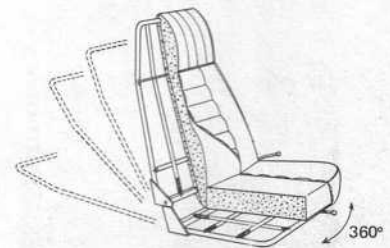

Tota II toilet
with hassock
optional

All new Model IV

See price sheet 1/1/74
for standard equipment
— options & accessories

Table
Optional

Model V

Model V same as IV except
seat replaces Ice Box Console

Mattress filler
available if
spare tire not
in vehicle rear

Closet
Removable

Deluxe Swivel Recliner —
New option available IV & V
(deletes utility cabinet). Standard
equipment for Clubcar.

CLUBCAR

Optional trim stripes available in gold, silver and red.

Skylight Optional