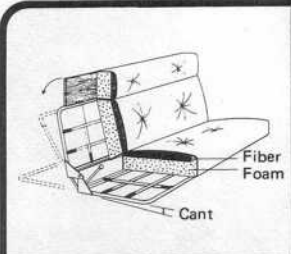

Closet
Removable

Deluxe Swivel Recliner —
New option available IV & V
(deletes utility cabinet). Standard
equipment for Clubcar.

CLUBCAR

Optional trim stripes available in gold, silver and red.

Skylight Optional

Much More Than a Conventional Automobile!

Two position
Center seat with
2 bolsters optional

Two position
Center seat with
2 bolsters optional

Also see Sportsmobile color flyer and brochure.

Sportsmobile
ANDREWS, INDIANA 46702 • PHONE 219 786-3337