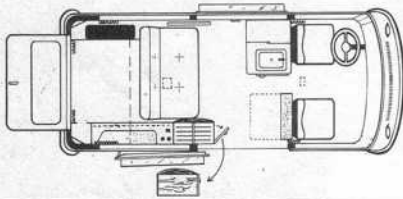

Tota II toilet
with hassock
optional

All new Model IV

See price sheet 1/1/74
for standard equipment
— options & accessories

Table
Optional

Model V

Model V same as IV except
seat replaces Ice Box Console

Mattress filler
available if
spare tire not
in vehicle rear

Closet
Removable

Deluxe Swivel Recliner —
New option available IV & V
(deletes utility cabinet). Standard
equipment for Clubcar.

CLUBCAR

Optional trim stripes available in gold, silver and red.

Skylight Optional