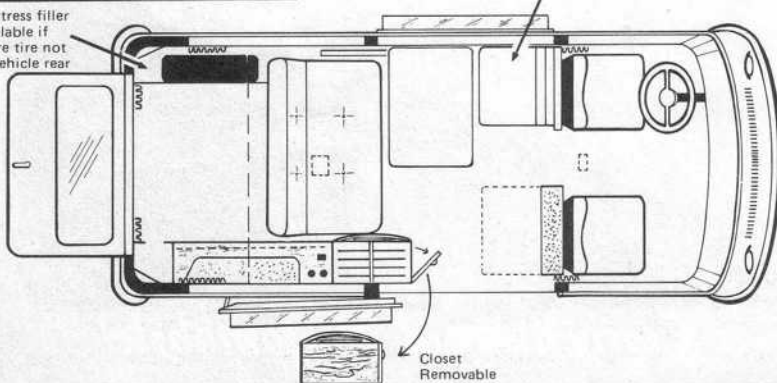

Tota II toilet
with hassock
optional

All new Model IV

See price sheet 1/1/74
for standard equipment
— options & accessories

Table
Optional

Model V

Model V same as IV except
seat replaces Ice Box Console

Mattress filler
available if
spare tire not
in vehicle rear

Closet
Removable

Deluxe Swivel Recliner —
New option available IV & V
(deletes utility cabinet). Standard
equipment for Clubcar.

CLUBCAR

Optional trim stripes available in gold, silver and red.

Skylight Optional