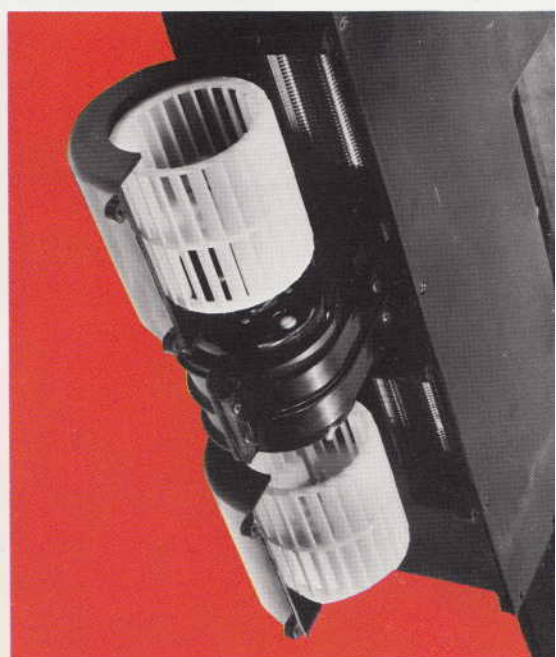

## Dependability by design

Your DPD air conditioner is a beauty. Perfectly matched to your VW's dash and interior. It belongs. But most important are the parts you seldom see.

Take the compressor. An ideal mate for your VW engine. It asks little of the horsepower. Or the gasoline.

What a DPD is, is a year-around environmental control system.

Ask your Volkswagen sales representative for a demonstration now.

dpd mfg. co., inc.  
4926 Space Center Drive,  
P.O. Box 18327, Serna Station,  
San Antonio, Texas 78286  
® 512/661-4201