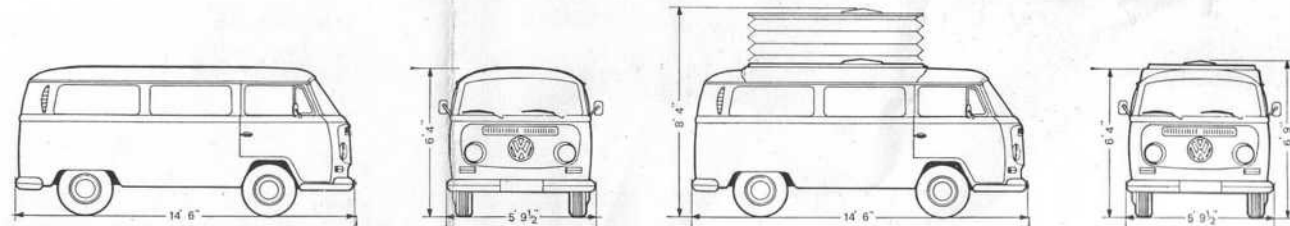

£1,475 0 0 1,475.00
(No P. Tax)

The above prices include: Heater/Demister, Windscreen Washers, Two speed Windscreen Wipers, Headlight Flasher Unit, Fresh Air Distributor, Interior Driving Mirror, Spare Wheel, Flashing indicators, Automatic Choke Control, Fully Synchronised Gearbox plus the reliability which has made the Volkswagen famous throughout the World.

VOLKSWAGEN Designers and Engineers have done plenty for your comfort and safety. Take these superbly upholstered seats, for example. The heating – adjustable over a wide range to make sure it's never too much or too little of a good thing. The fresh-air ventilation system – which supplies a fresh air flow adjustable in all directions.

There are vent wings – Arm rest – Ashtrays – Coat Hooks – Grab Handles – screw-type mountings for safety belts – and lots more.

The VW Micro Bus and Kombi have plastic headlinings, plastic trimmed sides, and rubber matting, to make sure they look as comfortable as they really are.